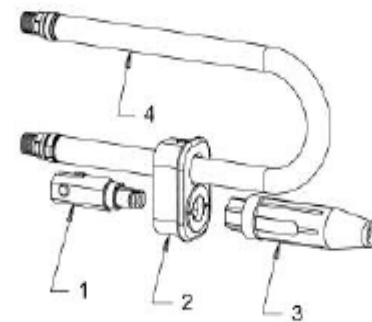

Angle-Arc® Manual Gouging Torch Parts

Hook-Up Kit & Parts

Torch Assembly Replacement Parts

Item	Description	K3000
	Complete Torch	01-065-001
1	Insulators & Screws	94-433-193
2	Upper Insulator	N/A
3	Lower Insulator	N/A
4	Lever & Screw	94-476-080
5	Valve Bonnet	94-104-016
6	Bonnet Wrench	94-960-001
7	Bonnet Only	94-104-012
8	Spool & O-Rings	94-801-011
9	O-Ring (2 Req'd.)	94-710-036
10	Spool Only	94-801-010
11	Upper Arm	94-048-120
12	Head & Screw	94-378-366
13	Torch Body	94-103-232
14	Hinge Pin	94-632-101
15	Spring	94-800-191
16	Handle	94-370-179

Item	Description	Cat No.
	Complete Hook-Up Kit	94-463-045
1	Male Gouging Connector	94-170-181
2	Cable Boot Cap	94-105-027
3	4-WPC-R Connector	9425-1427
4	Pigtail Air Supply Hose	94-396-205

Cable Assembly Replacement Parts

Item	Description	K3000
	7' (2.1m) Cable Assembly	70-088-107
	10' (3m) Cable Assembly	70-088-110
1	Retainer Screw	94-695-054
2	O-Ring	94-710-027
3	Connector	94-170-178
4	Spring Washer	94-940-104
5	Flat Washer	94-940-103
6	Swivel Sleeve	N/A
7	Clamp (2 Required)	98-167-010
8	7' (2.1m) Conductor	96-130-314
8	10' (3m) Conductor	96-130-315
9	7' (2.1m) Cover	94-171-274
9	10' (3m) Cover	94-171-274
10	Insulating Boot	94-105-014
11	Female Connector	94-170-150