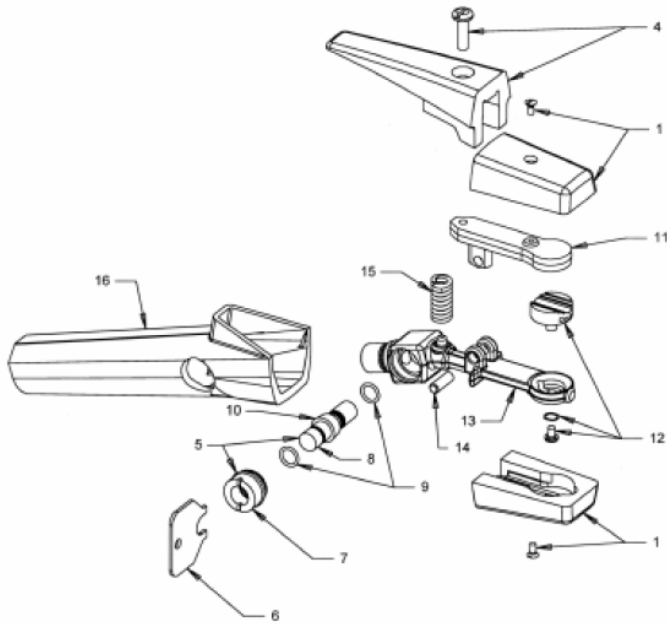

Angle-Arc® Manual Gouging Torch Parts

Hook-Up Kit & Parts

Torch Assembly Replacement Parts

Item	Description	K3000
	Complete Torch	01-065-001
1	Insulators & Screws	94-433-193
2	Upper Insulator	N/A
3	Lower Insulator	N/A
4	Lever & Screw	94-476-080
5	Valve Bonnet	94-104-016
6	Bonnet Wrench	94-960-001
7	Bonnet Only	94-104-012
8	Spool & O-Rings	94-801-011
9	O-Ring (2 Req'd.)	94-710-036
10	Spool Only	94-801-010
11	Upper Arm	94-048-120
12	Head & Screw	94-378-366
13	Torch Body	94-103-232
14	Hinge Pin	94-632-101
15	Spring	94-800-191
16	Handle	94-370-179

Item	Description	Cat No.
	Complete Hook-Up Kit	94-463-045
1	Male Gouging Connector	94-170-181
2	Cable Boot Cap	94-105-027
3	4-WPC-R Connector	9425-1427
4	Pigtail Air Supply Hose	94-396-205

Cable Assembly Replacement Parts

Item	Description	K3000
	7' (2.1m) Cable Assembly	70-088-107
	10' (3m) Cable Assembly	70-088-110
1	Retainer Screw	94-695-054
2	O-Ring	94-710-027
3	Connector	94-170-178
4	Spring Washer	94-940-104
5	Flat Washer	94-940-103
6	Swivel Sleeve	N/A
7	Clamp (2 Required)	98-167-010
8	7' (2.1m) Conductor	96-130-314
8	10' (3m) Conductor	96-130-315
9	7' (2.1m) Cover	94-171-274
9	10' (3m) Cover	94-171-274
10	Insulating Boot	94-105-014
11	Female Connector	94-170-150